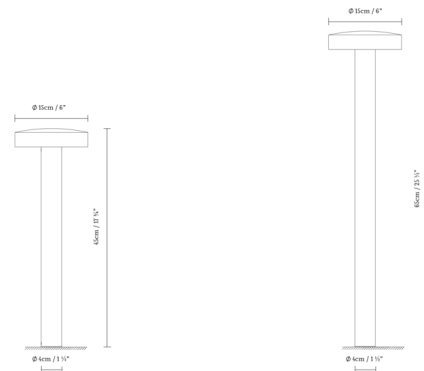

### Description

The Soft Outdoor Bollard is a versatile, minimalist fixture that will effortlessly blend into any outdoor environment. Soft's main feature is its 360 degree spread of light with minimal glare, perfect for providing perimeter lighting along a pathway or garden.

### Specifications

COLOR	N/A
BODY FINISH	Corten
WATTAGE	5W
DIMMER	N/A
DIMENSIONS	6"W x 17.75"H
INTEGRATED LED MODULE	1 x LED/5W/120V LED