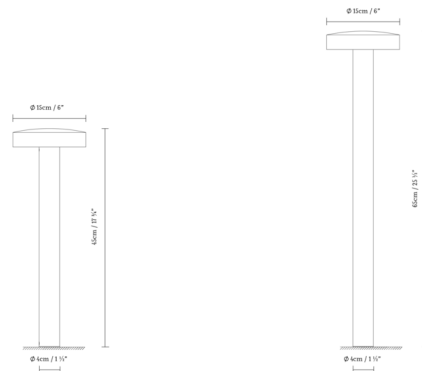

By B.lux

Description

The Soft Outdoor Bollard is a versatile, minimalist fixture that will effortlessly blend into any outdoor environment. Soft's main feature is its 360 degree spread of light with minimal glare, perfect for providing perimeter lighting along a pathway or garden.

Shown in corten

Specifications

COLOR	N/A
BODY FINISH	Corten
WATTAGE	5W
DIMMER	N/A
DIMENSIONS	6"W x 17.75"H
INTEGRATED LED MODULE	1 x LED/5W/120V LED

Technical Information

COLOR RENDERING	90 CRI
LAMP COLOR	2700K
LUMENS/WATT	100.00
LUMINOUS FLUX	500 lumens