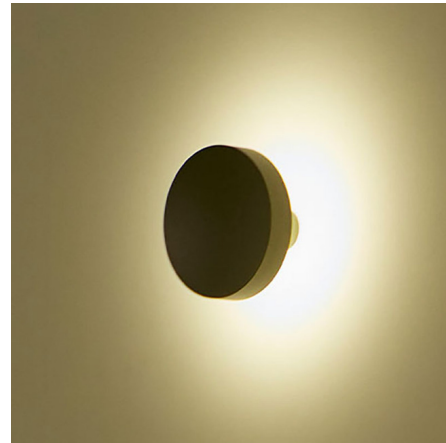

Lightology

lightology.com
866-954-4489
04-12-26

Project: _____

Company: _____

Location: _____ Fixture Type: _____

SPEC #: **BLX1428078**

Approved On: _____ Approved By: _____

Soft WH Outdoor Wall Sconce

By B.lux

Description

The key feature of the Soft WH Outdoor Wall Sconce is its indirect light distribution, which aims light towards the wall to highlight textures and produce a pleasant halo of light. Soft's simple, circular silhouette will complement a variety of decor styles. Phase cut dimmable. Note: Includes cover plate for standard 4 inch US junction box (not pictured).

Shown in olive

Specifications

COLOR	N/A
BODY FINISH	Olive
WATTAGE	5W
DIMMER	Low Voltage Electronic
DIMENSIONS	6"W x 6"H x 4"D
INTEGRATED LED MODULE	1 x LED/5W/120V LED

Technical Information

COLOR RENDERING	90 CRI
LAMP COLOR	2700K
LUMENS/WATT	100.00
LUMINOUS FLUX	500 lumens