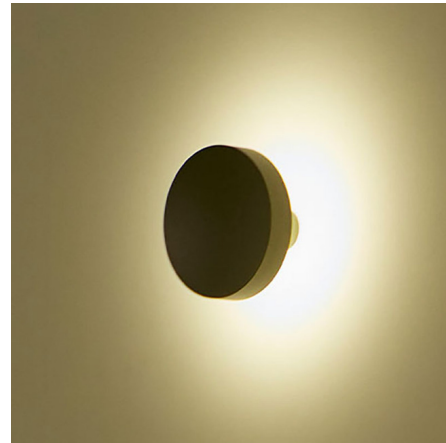

Lightology

lightology.com
866-954-4489
06-04-26

Project: _____

Company: _____

Location: _____ Fixture Type: _____

SPEC #: **BLX1428078**

Approved On: _____ Approved By: _____

Soft WH Outdoor Wall Sconce

By B.lux

Description

The key feature of the Soft WH Outdoor Wall Sconce is its indirect light distribution, which aims light towards the wall to highlight textures and produce a pleasant halo of light. Soft's simple, circular silhouette will complement a variety of decor styles. Phase cut dimmable. Note: Includes cover plate for standard 4 inch US junction box (not pictured).

Shown in olive

Specifications

COLOR	N/A
BODY FINISH	Olive
WATTAGE	5W
DIMMER	Low Voltage Electronic
DIMENSIONS	6"W x 6"H x 4"D
INTEGRATED LED MODULE	1 x LED/5W/120V LED

Technical Information

COLOR RENDERING	90 CRI
LAMP COLOR	2700K
LUMENS/WATT	100.00
LUMINOUS FLUX	500 lumens