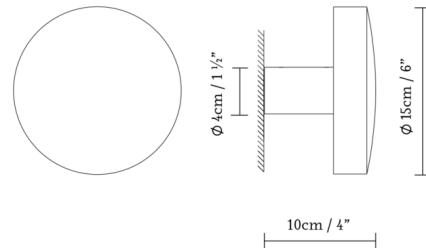

By B.lux

Description

The key feature of the Soft WH Outdoor Wall Sconce is its indirect light distribution, which aims light towards the wall to highlight textures and produce a pleasant halo of light. Soft's simple, circular silhouette will complement a variety of decor styles. Phase cut dimmable. Note: Includes cover plate for standard 4 inch US junction box (not pictured).

Shown in olive

Specifications

COLOR	N/A
BODY FINISH	Olive
WATTAGE	5W
DIMMER	Low Voltage Electronic
DIMENSIONS	6"W x 6"H x 4"D
INTEGRATED LED MODULE	1 x LED/5W/120V LED

Technical Information

COLOR RENDERING	90 CRI
LAMP COLOR	2700K
LUMENS/WATT	100.00
LUMINOUS FLUX	500 lumens