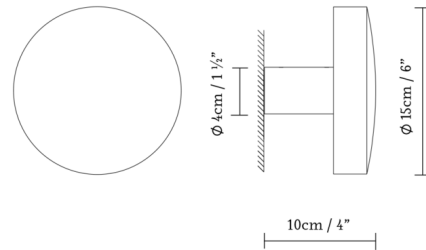

By B.lux

Description

The key feature of the Soft WH Outdoor Wall Sconce is its indirect light distribution, which aims light towards the wall to highlight textures and produce a pleasant halo of light. Soft's simple, circular silhouette will complement a variety of decor styles. Phase cut dimmable. Note: Includes cover plate for standard 4 inch US junction box (not pictured).

Shown in olive

Specifications

COLOR	N/A
BODY FINISH	Olive
WATTAGE	5W
DIMMER	Low Voltage Electronic
DIMENSIONS	6"W x 6"H x 4"D
INTEGRATED LED MODULE	1 x LED/5W/120V LED

Technical Information

COLOR RENDERING	90 CRI
LAMP COLOR	2700K
LUMENS/WATT	100.00
LUMINOUS FLUX	500 lumens