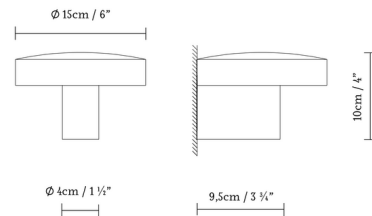

By B.lux

Description

The key feature of the Soft WV Outdoor Wall Sconce is its direct light distribution, which aims light downwards to illuminate the space below. Soft's simple, circular silhouette will complement a variety of decor styles. Phase cut dimmable.
Note: Includes cover plate for standard 4 inch US junction box (not pictured).

Shown in olive

Specifications

COLOR	N/A
BODY FINISH	Olive
WATTAGE	5W
DIMMER	Low Voltage Electronic
DIMENSIONS	6"W x 4"H x 3.75"D
INTEGRATED LED MODULE	1 x LED/5W/120V LED

Technical Information

COLOR RENDERING	90 CRI
LAMP COLOR	2700K
LUMENS/WATT	100.00
LUMINOUS FLUX	500 lumens