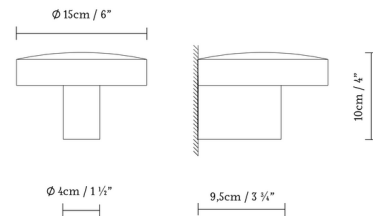

Description

The key feature of the Soft WV Outdoor Wall Sconce is its direct light distribution, which aims light downwards to illuminate the space below. Soft's simple, circular silhouette will complement a variety of decor styles. Phase cut dimmable.
Note: Includes cover plate for standard 4 inch US junction box (not pictured).

Shown in olive

Specifications

COLOR	N/A
BODY FINISH	Olive
WATTAGE	5W
DIMMER	Low Voltage Electronic
DIMENSIONS	6"W x 4"H x 3.75"D
INTEGRATED LED MODULE	1 x LED/5W/120V LED

Technical Information

COLOR RENDERING	90 CRI
LAMP COLOR	2700K
LUMENS/WATT	100.00
LUMINOUS FLUX	500 lumens