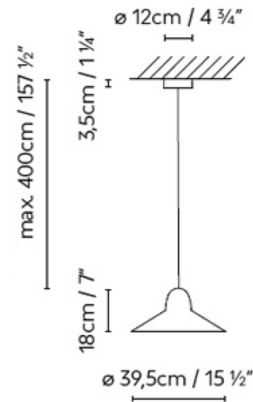

By B.lux

Description

The Speers SL1 Pendant offers a neatly tailored silhouette that will add a striking element to any space. The pendant houses an LED light source within its domed top, which is complemented by a wide, flared brim. The light source is set behind a glass lens which focuses the light and improves efficiency. 1-10V dimmable.

Shown in black

Specifications

COLOR	N/A
BODY FINISH	Black
WATTAGE	9W
DIMMER	0-10V
DIMENSIONS	15.5"W x 7"H
INTEGRATED LED MODULE	1 x LED/9W/120-230V LED

Technical Information

COLOR RENDERING	90 CRI
LAMP COLOR	2700K
LUMENS/WATT	122.22
LUMINOUS FLUX	1100 lumens