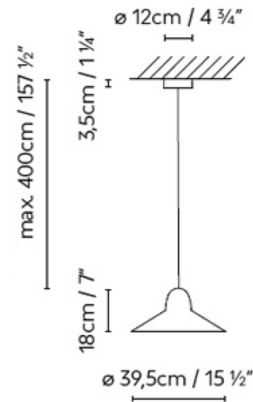

Specifications

COLOR	N/A
BODY FINISH	Black
WATTAGE	9W
DIMMER	0-10V
DIMENSIONS	15.5"W x 7"H
INTEGRATED LED MODULE	1 x LED/9W/120-230V LED

Technical Information

COLOR RENDERING	90 CRI
LAMP COLOR	2700K
LUMENS/WATT	122.22
LUMINOUS FLUX	1100 lumens

CLICK TO VIEW PRODUCT

Notes: