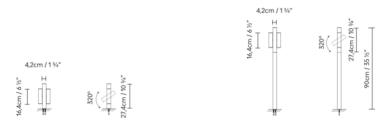

2-Light

CLICK TO VIEW PRODUCT

Notes: