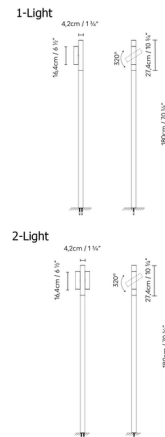

By B.lux

Description

The Tube Outdoor Post Light is a versatile fixture that can be used to illuminate a variety of features in an outdoor setting. The cylindrical lamp head rotates 320 degrees to direct light precisely where it is needed. IP55 rated. Note: The Ground Spike Accessory for installation in soil and Bolt Mounting Accessory for installation in concrete are sold separately.

Shown in corten / white

Specifications

COLOR White
BODY FINISH Corten
WATTAGE 6.3W
DIMMER Not Dimmable
DIMENSIONS 3.5"W x 70.75"H x 1.75"D
INTEGRATED LED MODULE 1 x LED/6.3W/120V LED

Technical Information

COLOR RENDERING 90 CRI
LAMP COLOR 3000K
LUMENS/WATT 133.33
LUMINOUS FLUX 840 lumens

CLICK TO VIEW PRODUCT

Notes: