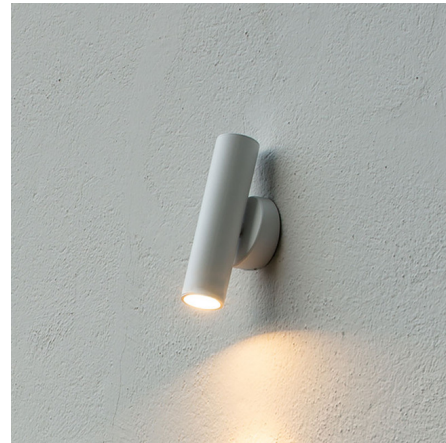

Lightology

lightology.com
866-954-4489
04-13-26

Project: _____

Company: _____

Location: _____ Fixture Type: _____

SPEC #: **BLX1428149**

Approved On: _____ Approved By: _____

Tube Outdoor Wall Sconce

By B.lux

Description

The Tube Outdoor Wall Sconce is a versatile fixture that can be used to illuminate a variety of features in an outdoor setting. The cylindrical lamp head rotates 320 degrees to direct light precisely where it is needed. IP54 rated. Note: Includes cover plate for standard 4 inch US junction box (not pictured).

Shown in white

Specifications

COLOR	N/A
BODY FINISH	White
WATTAGE	6.3W
DIMMER	Not Dimmable
DIMENSIONS	2.25"W x 6.25"H x 3.25"D
INTEGRATED LED MODULE	1 x LED/6.3W/120V LED

Technical Information

PRODUCT DIMENSIONS	Backplate: 2.75"
COLOR RENDERING	90 CRI
LAMP COLOR	3000K
LUMENS/WATT	133.33
LUMINOUS FLUX	840 lumens