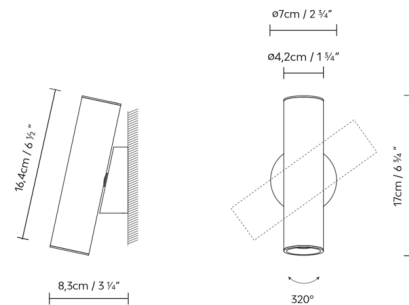

Description

The Tube Outdoor Wall Sconce is a versatile fixture that can be used to illuminate a variety of features in an outdoor setting. The cylindrical lamp head rotates 320 degrees to direct light precisely where it is needed. IP54 rated. Note: Includes cover plate for standard 4 inch US junction box (not pictured).

Shown in white

Specifications

COLOR N/A
BODY FINISH White
WATTAGE 6.3W
DIMMER Not Dimmable
DIMENSIONS 2.25"W x 6.25"H x 3.25"D
INTEGRATED LED MODULE 1 x LED/6.3W/120V LED

Technical Information

PRODUCT DIMENSIONS Backplate: 2.75"
COLOR RENDERING 90 CRI
LAMP COLOR 3000K
LUMENS/WATT 133.33
LUMINOUS FLUX 840 lumens