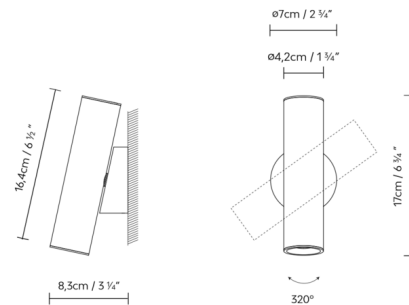

By B.lux

Description

The Tube Outdoor Wall Sconce is a versatile fixture that can be used to illuminate a variety of features in an outdoor setting. The cylindrical lamp head rotates 320 degrees to direct light precisely where it is needed. IP54 rated. Note: Includes cover plate for standard 4 inch US junction box (not pictured).

Shown in white

Specifications

COLOR	N/A
BODY FINISH	White
WATTAGE	6.3W
DIMMER	Not Dimmable
DIMENSIONS	2.25"W x 6.25"H x 3.25"D
INTEGRATED LED MODULE	1 x LED/6.3W/120V LED

Technical Information

PRODUCT DIMENSIONS	Backplate: 2.75"
COLOR RENDERING	90 CRI
LAMP COLOR	3000K
LUMENS/WATT	133.33
LUMINOUS FLUX	840 lumens