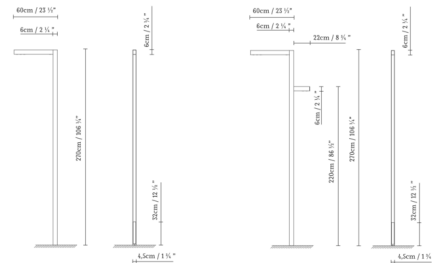

By B.lux

Description

The Zenthin Outdoor Post Lamp is made of corten aluminum accented by ipe wood panels for a warm, natural palette that contrasts with the sharp geometric angles of its slim silhouette. The LED light source is fully embedded within the fixture's frame to direct light downward while reducing glare.

Shown in corten

Specifications

COLOR N/A
BODY FINISH Corten
WATTAGE 25.6W
DIMMER 0-10V
DIMENSIONS 23.5"W x 106.25"H x 1.75"D
INTEGRATED LED MODULE 4 x LED/6.4W/120V LED

Technical Information

COLOR RENDERING 90 CRI
LAMP COLOR 3000K
LUMENS/WATT 475.00
LUMINOUS FLUX 3040 lumens