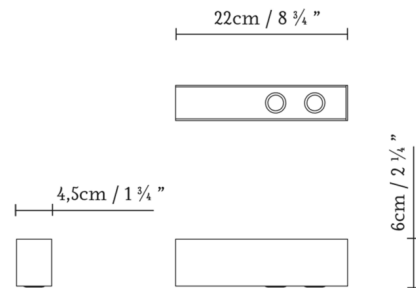

By B.lux

Description

The Zenthin Outdoor Wall Sconce is made of corten aluminum accented by ipe wood panels for a warm, natural palette that contrasts with the sharp geometric angles of its slim silhouette. The LED light source is fully embedded within the fixture's frame to direct light downward while reducing glare. Note: Includes cover plate for standard 4 inch US junction box (not pictured).

Shown in corten

Specifications

COLOR	N/A
BODY FINISH	Corten
WATTAGE	12.8W
DIMMER	Not Dimmable
DIMENSIONS	1.75"W x 2.25"H x 8.75"D
INTEGRATED LED MODULE	2 x LED/6.4W/120V LED

Technical Information

COLOR RENDERING	90 CRI
LAMP COLOR	3000K
LUMENS/WATT	237.50
LUMINOUS FLUX	1520 lumens