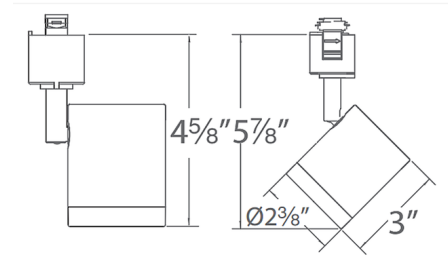

Lightology

lightology.com
866-954-4489
05-17-26

Project: _____
 Company: _____
 Location: _____ Fixture Type: _____
 SPEC #: **WAC1428197**
 Approved On: _____ Approved By: _____

Charge 8010 J Track Head 120V - Floor Model By WAC Lighting

Description

120V Charge LED Track Light is constructed of die-cast aluminum with a frosted TIR lens. Features 350 degree horizontal and 90 degree vertical aiming. Equivalent to a 65 watt MR16. Dimmable down to 10 percent using an electronic low voltage dimmer or 100 to 5 percent with a TRIAC dimmer, sold separately. Compatibility: WAC J Series and Juno 120 volt single circuit line voltage track system. NOTE: This is a discontinued model and limited to quantity on hand.

Shown in black / clear

Specifications

COLOR	Clear
BODY FINISH	Black
WATTAGE	11W
DIMMER	Low Voltage Electronic
DIMENSIONS	2.38"W x 4.63"H
INTEGRATED LED MODULE	1 x LED/11W/120V LED
COUNTRY OF ORIGIN	China

Technical Information

LAMP LIFE	50000 hours
BEAM ANGLE	45°
COLOR RENDERING	90 CRI
LAMP COLOR	3000K
LUMENS/WATT	77.27
LUMINOUS FLUX	850 lumens

CLICK TO VIEW PRODUCT

Notes: