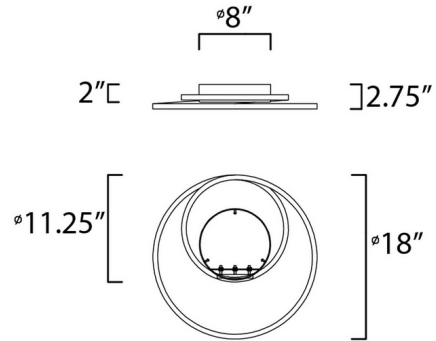

By Et2

Description

The Cycle Ceiling Light features a matte silver finish with acrylic diffusers. NOTE: This is a discontinued model and limited to quantity on hand.

Shown in matte silver

Specifications

COLOR	N/A
BODY FINISH	Matte Silver
WATTAGE	33W
DIMMER	Low Voltage Electronic
DIMENSIONS	18"W x 2.75"H
INTEGRATED LED MODULE	1 x LED/33W/120V LED