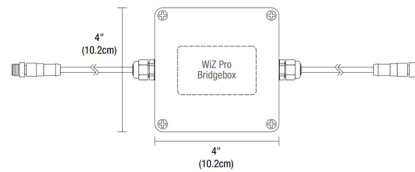

Description

The watertight Junction Box is especially designed for lighting in wet and damp locations. The Junction Box comes standard with 8 feet of outdoor cable and both male and female barrel connectors providing easy, safe, and reliable connections for 24V low voltage luminaires. Included with the Junction Box is one WiZ Pro type Bridgebox allowing for 5 Channel wireless control of the TruColor RGBTW luminaire. This box is approved for indoor and outdoor usage and complies with all the requirements of UL1241 and the National Electric Code. Available in two wattage options: 5W5 - 5 watts RGB and 5 watts Tunable White 5W7 - 5 watts RGB and 7 watts Tunable White

Shown in grey

Specifications

COLOR	Grey
BODY FINISH	N/A
WATTAGE	96W
DIMMER	N/A
DIMENSIONS	4"W x 1"H x 4"D
BULB	N/A

CLICK TO VIEW PRODUCT

Notes: