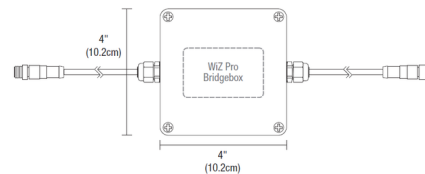

Description

This watertight junction box is especially designed for lighting in wet and damp locations. The Wet Location Junction Box with WiZ Pro UR Bridgebox comes standard with an 8 foot outdoor cable and both male and female barrel connectors providing easy, safe, and reliable connections for 24V low voltage luminaires. Included with the Junction Box is one WiZ Pro type Bridgebox allowing wireless control of Tunable White Flex Neon. This box is approved for indoor and outdoor usage and complies with all the requirements of UL1241 and the National Electric Code.

Shown in grey

Specifications

COLOR	Grey
BODY FINISH	N/A
WATTAGE	96W
DIMMER	N/A
DIMENSIONS	4"W x 4"H
BULB	N/A

CLICK TO VIEW PRODUCT

Notes: