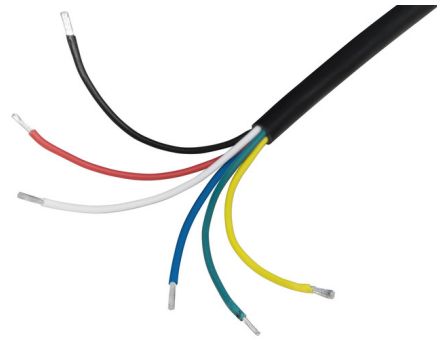

## Wet and Damp Location 6 Conductor Cable / Per Foot By PureEdge Lighting

### Description

The Wet location, 6 conductor, 14 gauge cable is a durable and adaptable cable suitable for transmitting power, control, and switching in indoor and outdoor wet and damp environments. Cable sold by the foot, simply specify the length needed by the foot. Note: Keep within 50 feet between fixture and power supply.

### Specifications

COLOR	Black
BODY FINISH	N/A
WATTAGE	N/A
DIMMER	N/A
DIMENSIONS	12"L
BULB	N/A

CLICK TO VIEW PRODUCT

Notes: