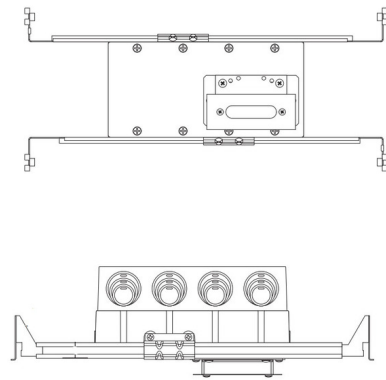

lightology.com
866-954-4489
05-22-26

Project: _____

Company: _____

Location: _____ Fixture Type: _____

SPEC #: **EDG1428384**

Approved On: _____ Approved By: _____

Canopy/Junction Box and WiZ Bridgebox for TruColor RGBTW

By PureEdge Lighting

Description

The slim profile 1 Inch Rectangle Canopy with 4 Gang Junction Box comes with adjustable hanger bars and a Pure Smart WiZ Pro CV Bridgebox allowing for 5-channel wireless control of TruColor RGBTW Flex Neon. Two Class 2, 14AWG stranded conductors from the remote power supply up to 40 feet away are required. Designed for use with PureEdge Lighting TruColor RGBTW Flex Neon products.

Shown in black

Specifications

COLOR	Black
BODY FINISH	N/A
WATTAGE	N/A
DIMMER	N/A
DIMENSIONS	7.74"L x 3.72"W x 3.88"H
BULB	N/A

CLICK TO VIEW PRODUCT

Notes: