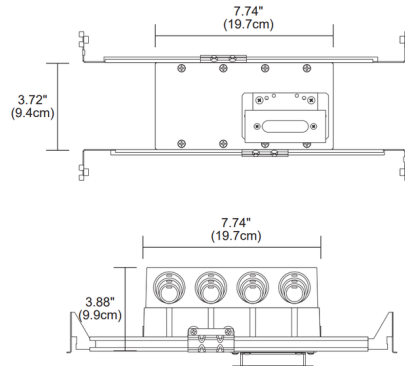

By PureEdge Lighting

Description

The slim profile 1 Inch Rectangle Canopy with 4 Gang Junction Box comes with adjustable hanger bars and a Pure Smart WiZ Pro CV Bridgebox allowing for 5-channel wireless control of TruColor RGBTW Flex Neon. Two Class 2, 14AWG stranded conductors from the remote power supply up to 40 feet away are required. Designed for use with PureEdge Lighting TruColor RGBTW Flex Neon products.

Shown in black

Specifications

COLOR	Black
BODY FINISH	N/A
WATTAGE	N/A
DIMMER	N/A
DIMENSIONS	7.74"L x 3.72"W x 3.88"H
BULB	N/A

CLICK TO VIEW PRODUCT

Notes: