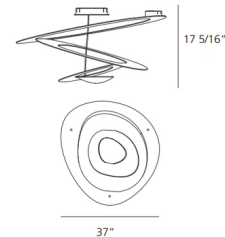

By Artemide

Description

Transform your ceiling into a captivating art installation with the Pirce Ceiling Light, a truly sculptural and mesmerizing fixture. This stunning light features an intricate aluminum spiral with a pristine White finish, creating an elegant and dynamic form that seems to float effortlessly. The design allows light to gracefully flow along its curves, producing a beautiful interplay of light and shadow that enhances the ambiance of any room. Ideal for contemporary living rooms, grand entryways, or dining areas, the Pirce Ceiling Light is more than just illumination; it's a statement piece that embodies contemporary elegance and innovative design.

Shown in white

Specifications

COLOR N/A
BODY FINISH White
WATTAGE 44W
DIMMER Low Voltage Electronic
DIMENSIONS 37"W x 17.31"H
INTEGRATED LED MODULE 1 x LED/44W/120-277V LED
COUNTRY OF ORIGIN Italy

Technical Information