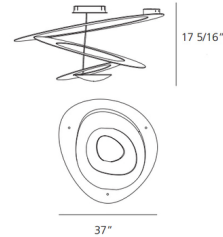

CLICK TO VIEW PRODUCT

Notes: