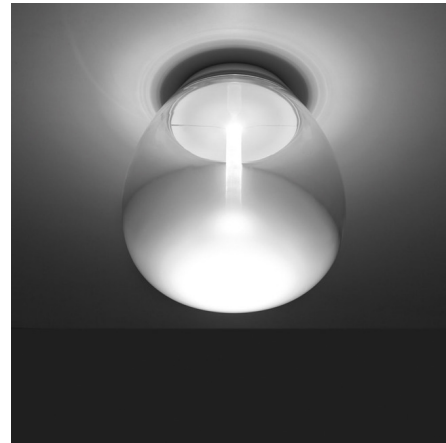

lightology.com
866-954-4489
04-23-26

Project: _____

Company: _____

Location: _____ Fixture Type: _____

SPEC #: **ART1428395**

Approved On: _____ Approved By: _____

Empatia Wall / Ceiling Light - Floor Model

By Artemide

Description

The Empatia Wall / Ceiling Light is a stunning luminaire designed to provide beautifully diffused lighting, creating a warm and inviting atmosphere. This versatile fixture can be mounted seamlessly on either the ceiling or the wall, allowing for flexible integration into various interior designs. Its base is crafted from durable painted die-cast aluminum, ensuring stability and a refined finish. The light emanates through a magnificent hand-blown Clear Frosted glass diffuser, available with a pristine White finish. This artisanal glass is central to its design, creating a soft, even glow that minimizes harshness and enhances comfort. This fixture offers adaptable, elegant lighting for living rooms, bedrooms, hallways, or any space seeking a harmonious blend of craftsmanship and diffused light.

Specifications

COLOR . . . . . Clear
BODY FINISH . . . . . White
WATTAGE 24W
DIMMER . . . . . Not Dimmable
DIMENSIONS . . . . . 14.2"W x 15"H
INTEGRATED LED MODULE . . . . . 1 x LED/24W/120-277V LED
COUNTRY OF ORIGIN . . . . . Italy

Technical Information

LAMP LIFE . . . . . 50000 hours
COLOR RENDERING . . . . . 80 CRI
LAMP COLOR 3000K
LUMENS/WATT 49.54
LUMINOUS FLUX . . . . . 1189 lumens

Shown in white / clear

CLICK TO VIEW PRODUCT

Notes: