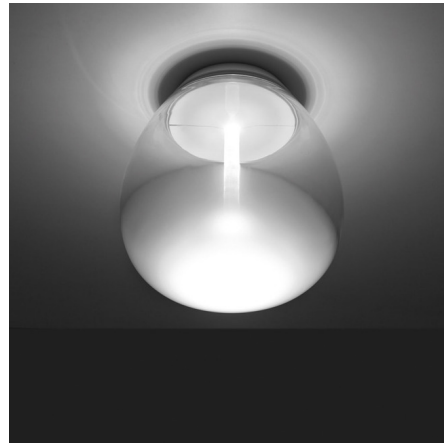

By Artemide

Description

The Empatia Wall / Ceiling Light is a stunning luminaire designed to provide beautifully diffused lighting, creating a warm and inviting atmosphere. This versatile fixture can be mounted seamlessly on either the ceiling or the wall, allowing for flexible integration into various interior designs. Its base is crafted from durable painted die-cast aluminum, ensuring stability and a refined finish. The light emanates through a magnificent hand-blown Clear Frosted glass diffuser, available with a pristine White finish. This artisanal glass is central to its design, creating a soft, even glow that minimizes harshness and enhances comfort. This fixture offers adaptable, elegant lighting for living rooms, bedrooms, hallways, or any space seeking a harmonious blend of craftsmanship and diffused light.

Specifications

COLOR Clear
BODY FINISH White
WATTAGE 24W
DIMMER Not Dimmable
DIMENSIONS 14.2"W x 15"H
INTEGRATED LED MODULE 1 x LED/24W/120-277V LED
COUNTRY OF ORIGIN Italy

Technical Information

LAMP LIFE 50000 hours
COLOR RENDERING 80 CRI
LAMP COLOR 3000K
LUMENS/WATT 49.54
LUMINOUS FLUX 1189 lumens

Shown in white / clear

CLICK TO VIEW PRODUCT

Notes: