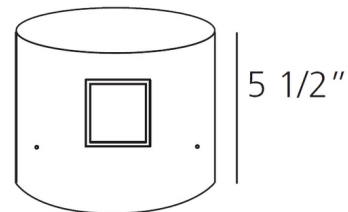

By Artemide

Description

Effetto 2 X 90 Degree Outdoor Wall Light is designed to create architectural effects with a bi-directional light distribution. Features a lighting cap unit and terminal board fixed together by means of locking dowels. PMMA lenses siliconed flush with the cap to obtain narrow beam spread. Watertight gasket in silicone rubber. Treated with 3 stage treatment: Nanotechnologies, Antioxidant Primer and Polyester paint. Made of die cast aluminum with a painted Anthracite Grey or White finish. Two 7 total watt 120 volt LED modules are included. 6.3 inch diameter x 5.5 inch depth. UL Listed for wet locations. IP65 Rated.

Specifications

COLOR N/A
BODY FINISH White
WATTAGE 14W
DIMMER Not Dimmable
DIMENSIONS 6.3"W x 6.3"H x 5.5"D
INTEGRATED LED MODULE 2 x LED/7W/120V LED
COUNTRY OF ORIGIN Italy

Technical Information

LAMP LIFE 50000 hours
BEAM ANGLE 90°
COLOR RENDERING 80 CRI
LAMP COLOR 3000K
LUMENS/WATT 2.71
LUMINOUS FLUX 19 lumens

Shown in white

ø 6 5/16"

CLICK TO VIEW PRODUCT

Notes: