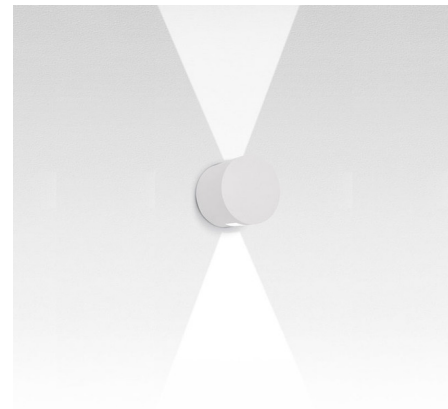

Lightology

lightology.com
866-954-4489
04-27-26

Project: _____

Company: _____

Location: _____ Fixture Type: _____

SPEC #: **ART1428397**

Approved On: _____ Approved By: _____

Effetto 2 X 90 Degree Outdoor Wall Light - Floor Model

By Artemide

Description

Effetto 2 X 90 Degree Outdoor Wall Light is designed to create architectural effects with a bi-directional light distribution. Features a lighting cap unit and terminal board fixed together by means of locking dowels. PMMA lenses siliconed flush with the cap to obtain narrow beam spread. Watertight gasket in silicone rubber. Treated with 3 stage treatment: Nanotechnologies, Antioxidant Primer and Polyester paint. Made of die cast aluminum with a painted Anthracite Grey or White finish. Two 7 total watt 120 volt LED modules are included. 6.3 inch diameter x 5.5 inch depth. UL Listed for wet locations. IP65 Rated.

Specifications

COLOR N/A
BODY FINISH White
WATTAGE 14W
DIMMER Not Dimmable
DIMENSIONS 6.3"W x 6.3"H x 5.5"D
INTEGRATED LED MODULE 2 x LED/7W/120V LED
COUNTRY OF ORIGIN Italy

Technical Information

LAMP LIFE 50000 hours
BEAM ANGLE 90°
COLOR RENDERING 80 CRI
LAMP COLOR 3000K
LUMENS/WATT 2.71
LUMINOUS FLUX 19 lumens

Shown in white

ø 6 5/16"

CLICK TO VIEW PRODUCT

Notes: