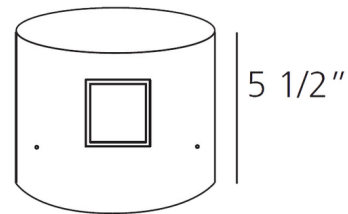

By Artemide

Description

Effetto 2 X 90 Degree Outdoor Wall Light is designed to create architectural effects with a bi-directional light distribution. Features a lighting cap unit and terminal board fixed together by means of locking dowels. PMMA lenses siliconed flush with the cap to obtain narrow beam spread. Watertight gasket in silicone rubber. Treated with 3 stage treatment: Nanotechnologies, Antioxidant Primer and Polyester paint. Made of die cast aluminum with a painted Anthracite Grey or White finish. Two 7 total watt 120 volt LED modules are included. 6.3 inch diameter x 5.5 inch depth. UL Listed for wet locations. IP65 Rated.

Specifications

COLOR	N/A
BODY FINISH	White
WATTAGE	14W
DIMMER	Not Dimmable
DIMENSIONS	6.3"W x 6.3"H x 5.5"D
INTEGRATED LED MODULE	2 x LED/7W/120V LED
COUNTRY OF ORIGIN	Italy

Technical Information

LAMP LIFE	50000 hours
BEAM ANGLE	90°
COLOR RENDERING	80 CRI
LAMP COLOR	3000K
LUMENS/WATT	2.71
LUMINOUS FLUX	19 lumens

Shown in white

ø 6 5/16"

CLICK TO VIEW PRODUCT

Notes: