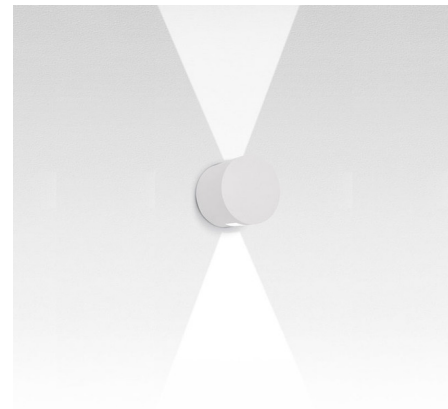

Lightology

lightology.com
866-954-4489
07-11-26

Project: _____

Company: _____

Location: _____ Fixture Type: _____

SPEC #: **ART1428397**

Approved On: _____ Approved By: _____

Effetto 2 X 90 Degree Outdoor Wall Light - Floor Model

By Artemide

Description

Effetto 2 X 90 Degree Outdoor Wall Light is designed to create architectural effects with a bi-directional light distribution. Features a lighting cap unit and terminal board fixed together by means of locking dowels. PMMA lenses siliconed flush with the cap to obtain narrow beam spread. Watertight gasket in silicone rubber. Treated with 3 stage treatment: Nanotechnologies, Antioxidant Primer and Polyester paint. Made of die cast aluminum with a painted Anthracite Grey or White finish. Two 7 total watt 120 volt LED modules are included. 6.3 inch diameter x 5.5 inch depth. UL Listed for wet locations. IP65 Rated.

Specifications

COLOR	N/A
BODY FINISH	White
WATTAGE	14W
DIMMER	Not Dimmable
DIMENSIONS	6.3"W x 6.3"H x 5.5"D
INTEGRATED LED MODULE	2 x LED/7W/120V LED
COUNTRY OF ORIGIN	Italy

Technical Information

LAMP LIFE	50000 hours
BEAM ANGLE	90°
COLOR RENDERING	80 CRI
LAMP COLOR	3000K
LUMENS/WATT	2.71
LUMINOUS FLUX	19 lumens

Shown in white

ø 6 5/16"

CLICK TO VIEW PRODUCT

Notes: