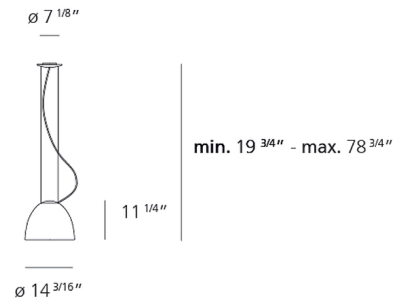

Specifications

COLOR	N/A
BODY FINISH	Orange
WATTAGE	26.9W
DIMMER	Low Voltage Electronic
DIMENSIONS	14.19"W x 11.25"H
INTEGRATED LED MODULE	1 x LED/26.9W/120V LED
COUNTRY OF ORIGIN	Italy

Technical Information

LAMP LIFE	50000 hours
COLOR RENDERING	93 CRI
LAMP COLOR	3000K
LUMENS/WATT	34.13
LUMINOUS FLUX	918 lumens

Shown in orange

CLICK TO VIEW PRODUCT

Notes: