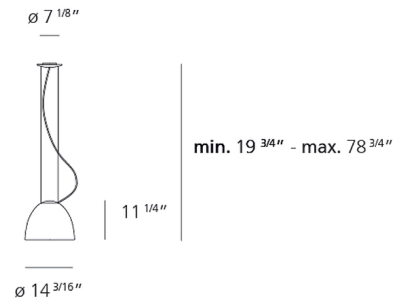

### Specifications

COLOR	N/A
BODY FINISH	Orange
WATTAGE	26.9W
DIMMER	Low Voltage Electronic
DIMENSIONS	14.19"W x 11.25"H
INTEGRATED LED MODULE	1 x LED/26.9W/120V LED
COUNTRY OF ORIGIN	Italy

### Technical Information

LAMP LIFE	50000 hours
COLOR RENDERING	93 CRI
LAMP COLOR	3000K
LUMENS/WATT	34.13
LUMINOUS FLUX	918 lumens

Shown in orange

CLICK TO VIEW PRODUCT

Notes: