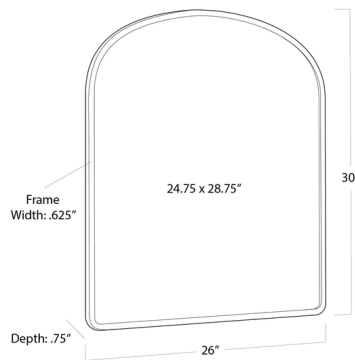

By Regina Andrew

Description

The Cloak Mirror brings a clean refined look to your interior space. The simple arch is perfect for any space

Shown in blackened steel / mirror

Specifications

COLOR	Mirror
BODY FINISH	Blackened Steel
WATTAGE	N/A
DIMMER	N/A
DIMENSIONS	26"W x 30"H x 0.75"D
BULB	N/A
COUNTRY OF ORIGIN	China