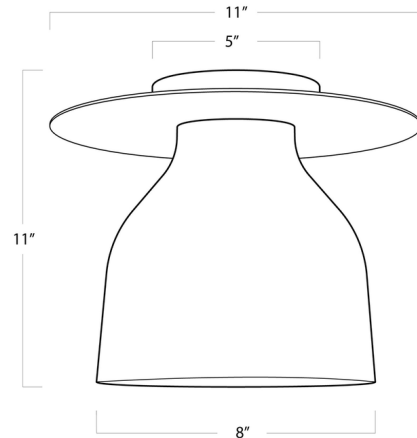

By Regina Andrew

Description

The Mixer Ceiling Light is a style chameleon, making itself home in both classic and modern spaces with its simple bowl-shaped silhouette. This light is a stylish way to add illumination to tight spaces like a walk-in closet or above the sink.

Specifications

COLOR White
BODY FINISH Oil Rubbed Bronze
WATTAGE 9W
DIMMER Standard 120V
DIMENSIONS 11"W x 11"H x 11"D
BULB NOT INCLUDED 1 x A19/Medium (E26)/9W/120V LED
COUNTRY OF ORIGIN China

Technical Information

PRODUCT DIMENSIONS Canopy: 5" diameter x 1"H

Shown in oil rubbed bronze / white

CLICK TO VIEW PRODUCT

Notes: