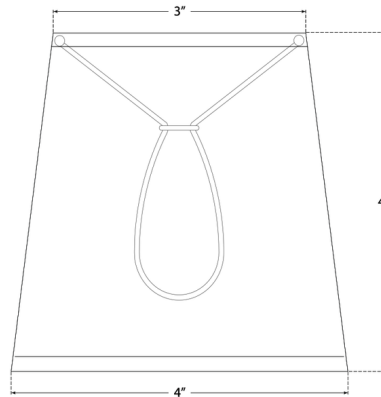

Lightology

lightology.com
866-954-4489
04-25-26

Project: _____

Company: _____

Location: _____ Fixture Type: _____

SPEC #: **VCG1428420**

Approved On: _____ Approved By: _____

Clip-On Shade - Overstock By Visual Comfort Signature

Description

This clip-on shade can be placed on compatible Visual Comfort Signature fixtures. It is for use with a maximum 40W frosted B type bulb.

Shown in natural paper

Specifications

COLOR	Natural Paper
BODY FINISH	N/A
WATTAGE	N/A
DIMMER	N/A
DIMENSIONS	4"W x 4"H
BULB	N/A