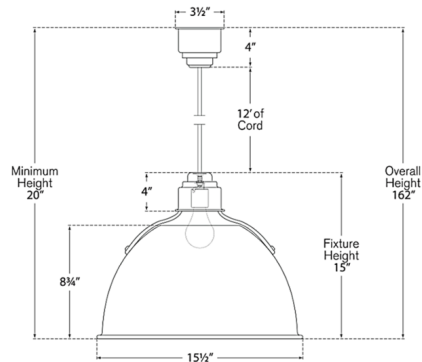

### Description

The Eugene Pendant brings a clean industrial look to your interior space. A metal claw hold the matching dome shaped shade, that casts warm light down into your room. Note: Fixture does not cover a standard US junction box and requires a 2 x 4 inch junction box.

### Specifications

|                   |                                   |
|-------------------|-----------------------------------|
| COLOR             | N/A                               |
| BODY FINISH       | Antique White                     |
| WATTAGE           | 27W                               |
| DIMMER            | Standard 120V                     |
| DIMENSIONS        | 15.5"W x 15"H                     |
| BULB NOT INCLUDED | 1 x A21/Medium (E26)/27W/120V LED |