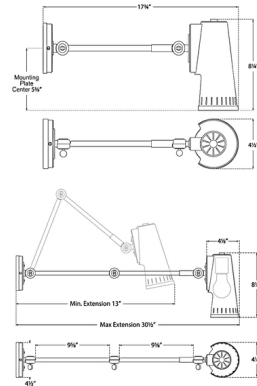

### Description

The Antonio Adjustable Wall Light brings a clean midcentury modern look to your interior space. The adjustable arm holds a cone shaped shade that is perforated on the bottom, and casts warm light where you need it.

### Specifications

COLOR	N/A
BODY FINISH	Polished Nickel / Antique White
WATTAGE	9W
DIMMER	Standard 120V
DIMENSIONS	4.5"W x 8.25"H x 30.5"D
BULB NOT INCLUDED	1 x A19/Medium (E26)/9W/120V LED

CLICK TO VIEW PRODUCT