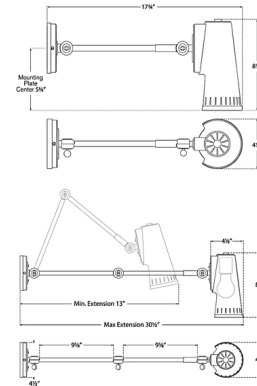

By Visual Comfort Signature

Description

The Antonio Adjustable Wall Light brings a clean midcentury modern look to your interior space. The adjustable arm holds a cone shaped shade that is perforated on the bottom, and casts warm light where you need it.

Shown in polished nickel / antique white

Specifications

COLOR	N/A
BODY FINISH	Polished Nickel / Antique White
WATTAGE	9W
DIMMER	Standard 120V
DIMENSIONS	4.5"W x 8.25"H x 30.5"D
BULB NOT INCLUDED	1 x A19/Medium (E26)/9W/120V LED