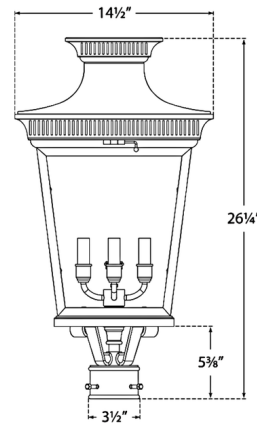

By Visual Comfort Signature

Description

The Elsinore Outdoor Post Light brings a bold, traditional look to your exterior space. The classic lantern style body is complemented by glass panels that cast warm shadows across your area. Note: Standard 3 inch post is required, and sold separately. Note: Finish will weather and patina over time. Extreme conditions may deteriorate the finish.

Shown in weathered zinc / clear

Specifications

COLOR	Clear
BODY FINISH	Weathered Zinc
WATTAGE	28W
DIMMER	Standard 120V
DIMENSIONS	14.5"W x 26.25"H
BULB NOT INCLUDED	4 x B10/Candelabra (E12)/7W/120V LED

CLICK TO VIEW PRODUCT