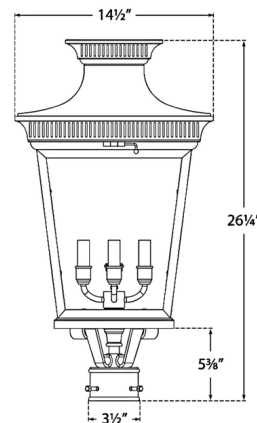

### Description

The Elsinore Outdoor Post Light brings a bold, traditional look to your exterior space. The classic lantern style body is complemented by glass panels that cast warm shadows across your area. Note: Standard 3 inch post is required, and sold separately. Note: Finish will weather and patina over time. Extreme conditions may deteriorate the finish.

### Specifications

COLOR	Clear
BODY FINISH	Weathered Zinc
WATTAGE	28W
DIMMER	Standard 120V
DIMENSIONS	14.5"W x 26.25"H
BULB NOT INCLUDED	4 x B10/Candelabra (E12)/7W/120V LED

CLICK TO VIEW PRODUCT

Notes: