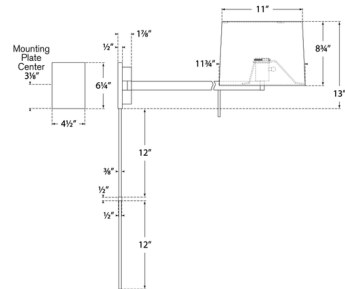

By Visual Comfort Signature

Description

The Sweep Swing Arm Wall Sconce combines form and function with its sleek, swiveling arm design. Its simple metal arm is paired with a subtly tapered linen shade for a clean, contemporary aesthetic. Use it as a bedside reading lamp or place it by a comfortable chair in the living room. This wall light can be installed as hardwired or plug-in fixture. Cord covers are included for plug-in use. Arm swings 180 degrees left to right; arm is angled 135 degrees to the left.

Shown in bronze / linen

Left

Specifications

COLOR	Linen
BODY FINISH	Bronze
WATTAGE	7W
DIMMER	Included
DIMENSIONS	11.75"W x 13"H x 29.5"D
BULB NOT INCLUDED	1 x A19/Medium (E26)/7W/120V LED

CLICK TO VIEW PRODUCT