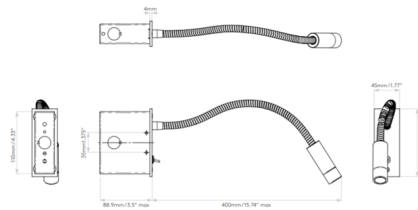

CLICK TO VIEW PRODUCT

Notes: