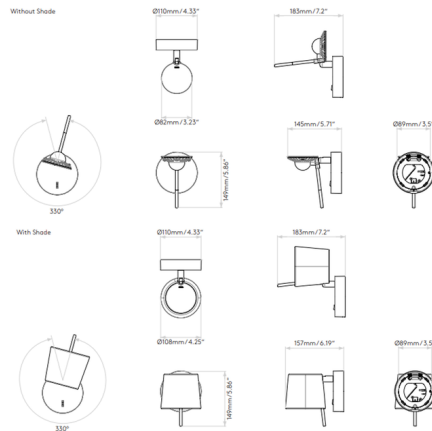

### Description

Miura Wall Sconce features a clean and simple design with a round canopy that has a slender arm that reaches out to hold the slightly tapered cone shade. On/off switch located on the backplate. Mounts to standard junction box. UL listed.

### Specifications

COLOR . . . . . **Matte Black**  
 BODY FINISH . . . . . **Matte Black**  
 WATTAGE . . . . . **7.7W**  
 DIMMER . . . . . **Not Dimmable**  
 DIMENSIONS . . . . . **4.33"W x 5.87"H x 5.71"D**  
 INTEGRATED LED MODULE . . . . . **1 x LED/7.7W/120V LED**  
 COUNTRY OF ORIGIN . . . . . **China**