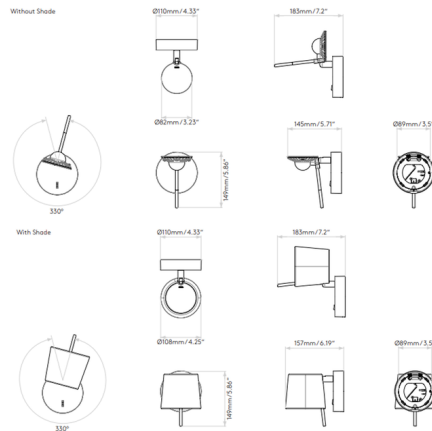

CLICK TO VIEW PRODUCT

Notes: