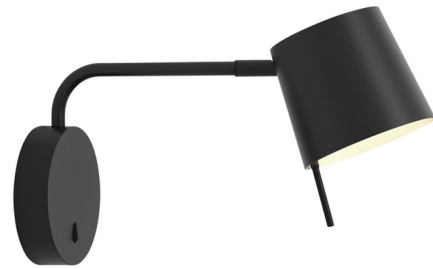

Lightology

lightology.com
866-954-4489
04-22-26

Project: _____
Company: _____
Location: _____ Fixture Type: _____
SPEC #: **AST1428437**
Approved On: _____ Approved By: _____

Miura Swing Arm Wall Sconce - Overstock By Astro Lighting

Description

Miura Swing Arm Wall Sconce features a clean and simple design with a round canopy that has a slender arm that reaches out to hold the slightly tapered shade. 330 degree rotation. On/off switch located on the backplate. Sold as a complete fixture including shade. Mounts to standard junction box.

Specifications

COLOR . . . . . Matte Black
BODY FINISH . . . . . Matte Black
WATTAGE 7.7W
DIMMER . . . . . Not Dimmable
DIMENSIONS . . . . . 4.33"W x 6.46"H x 10.96"D
INTEGRATED LED MODULE . . . . . 1 x LED/7.7W/120V LED
COUNTRY OF ORIGIN . . . . . China

Technical Information

COLOR RENDERING . . . . . 80 CRI
LAMP COLOR 2700K
LUMENS/WATT 39.74
LUMINOUS FLUX . . . . . 306 lumens