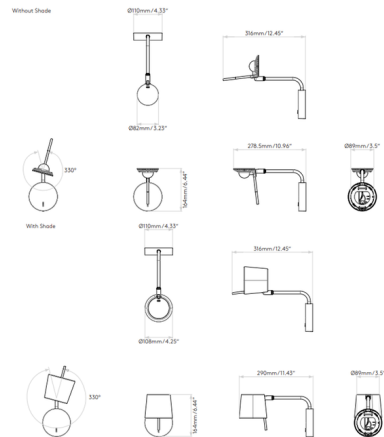

Shown in matte black / matte black