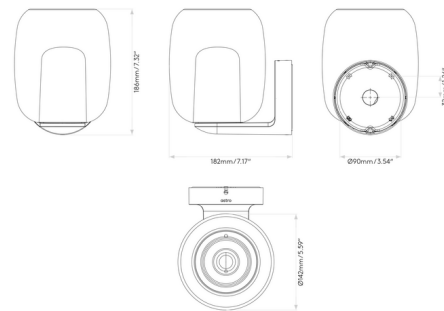

By Astro Lighting

Description

The Aquina Wall Sconce will complement a modern bathroom setting with its soft organic curves. The blown glass shade is supported by a sleek, seamless metal bracket with a round backplate. May be mounted with the shade directed up or down.

Shown in polished chrome / clear

Specifications

COLOR	Clear
BODY FINISH	Polished Chrome
WATTAGE	25W
DIMMER	Standard 120V
DIMENSIONS	5.59"W x 7.32"H x 7.17"D
BULB NOT INCLUDED	1 x JCD/G9/25W/120V LED
COUNTRY OF ORIGIN	China

Technical Information

PRODUCT DIMENSIONS Backplate: 4.33" diameter

CLICK TO VIEW PRODUCT

Notes: