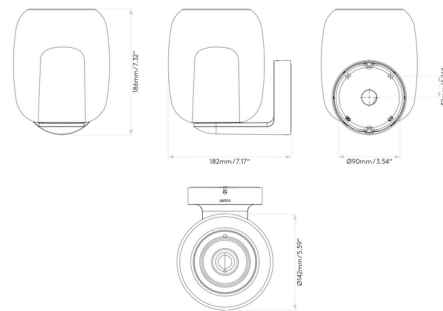

By Astro Lighting

Description

The Aquina Wall Sconce will complement a modern bathroom setting with its soft organic curves. The blown glass shade is supported by a sleek, seamless metal bracket with a round backplate. May be mounted with the shade directed up or down.

Shown in polished chrome / clear

Specifications

COLOR	Clear
BODY FINISH	Polished Chrome
WATTAGE	25W
DIMMER	Standard 120V
DIMENSIONS	5.59"W x 7.32"H x 7.17"D
BULB NOT INCLUDED	1 x JCD/G9/25W/120V LED
COUNTRY OF ORIGIN	China

Technical Information

PRODUCT DIMENSIONS Backplate: 4.33" diameter

CLICK TO VIEW PRODUCT

Notes: