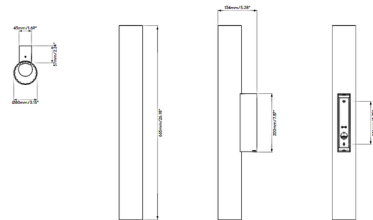

Specifications

COLOR Clear / White
BODY FINISH Matte Black
WATTAGE 6.4W
DIMMER Standard 120V
DIMENSIONS 3.15"W x 26.18"H x 5.28"D
INTEGRATED LED MODULE 2 x LED/3.2W/120V LED
COUNTRY OF ORIGIN China

Technical Information

LAMP LIFE 54000 hours
BEAM ANGLE 162°
COLOR RENDERING 90 CRI
LAMP COLOR 2700K
LUMENS/WATT 189.06
LUMINOUS FLUX 605 lumens

Shown in matte black / clear / white

CLICK TO VIEW PRODUCT

Notes: