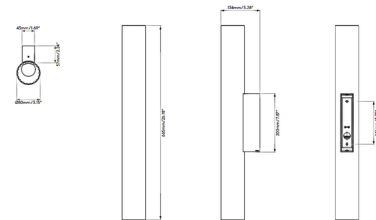

CLICK TO VIEW PRODUCT

Notes: