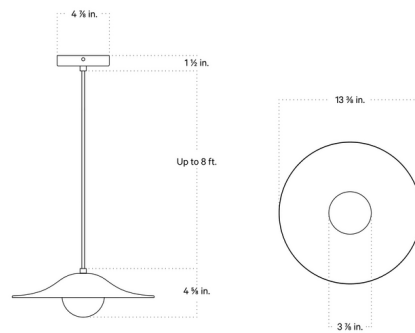

### Specifications

COLOR . . . . . Tan Clay  
BODY FINISH . . . . . Black Canopy  
WATTAGE . . . . . 4.5W  
DIMMER . . . . . Standard 120V  
DIMENSIONS . . . . . 13.375"W x 4.625"H  
BULB INCLUDED . . . . . 1 x JCD/G9/4.5W/120V LED  
COUNTRY OF ORIGIN . . . . . United States

### Technical Information

PRODUCT DIMENSIONS . . . . . Cord: 96"L  
COLOR RENDERING . . . . . 90 CRI  
LAMP COLOR . . . . . 2700K  
LUMENS/WATT . . . . . 100.00  
LUMINOUS FLUX . . . . . 450 lumens

CLICK TO VIEW PRODUCT