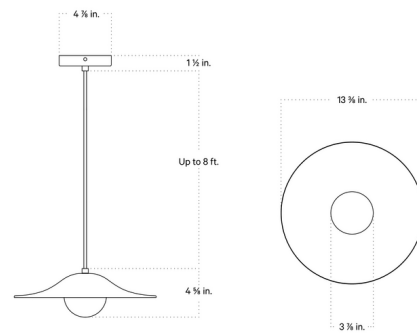

Shown in black canopy / tan clay

Specifications

COLOR Tan Clay
BODY FINISH Black Canopy
WATTAGE 4.5W
DIMMER Standard 120V
DIMENSIONS 13.375"W x 4.625"H
BULB INCLUDED 1 x JCD/G9/4.5W/120V LED
COUNTRY OF ORIGIN United States

Technical Information

PRODUCT DIMENSIONS Cord: 96"L
COLOR RENDERING 90 CRI
LAMP COLOR 2700K
LUMENS/WATT 100.00
LUMINOUS FLUX 450 lumens

CLICK TO VIEW PRODUCT

Notes: