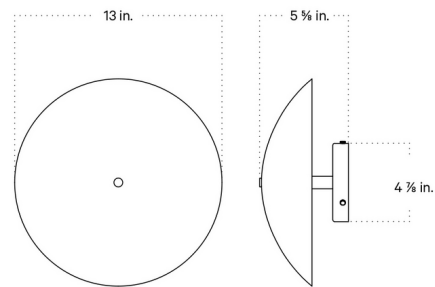

By In Common With

Description

The Arundel Wall / Ceiling Light features a shade that appears to be the tip of a sphere sliced halfway between the center and top of the sphere shining light back towards the surface it is mounted on.

Shown in black / black shade

Specifications

COLOR	Black Shade
BODY FINISH	Black
WATTAGE	12W
DIMMER	Standard 120V
DIMENSIONS	13"W x 13"H x 5.625"D
BULB INCLUDED	3 x G16.5/Candelabra (E12)/4W/120V LED
COUNTRY OF ORIGIN	United States

Technical Information

PRODUCT DIMENSIONS	Backplate: 4.9" diameter
LAMP LIFE	30000 hours
COLOR RENDERING	95 CRI
LAMP COLOR	Warm Dim
LUMENS/WATT	165.00
LUMINOUS FLUX	660 lumens

CLICK TO VIEW PRODUCT

Notes: