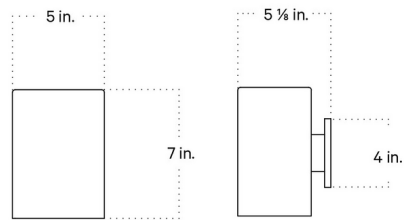

CLICK TO VIEW PRODUCT

Notes: