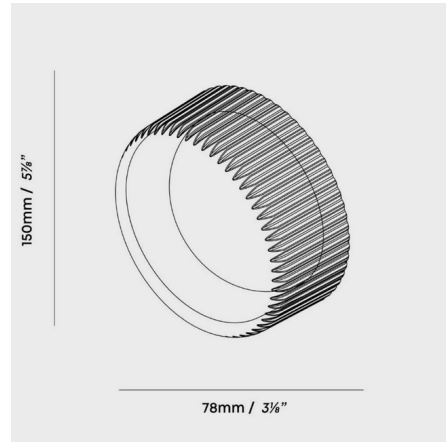

Shown in white / clear

CLICK TO VIEW PRODUCT

Notes: