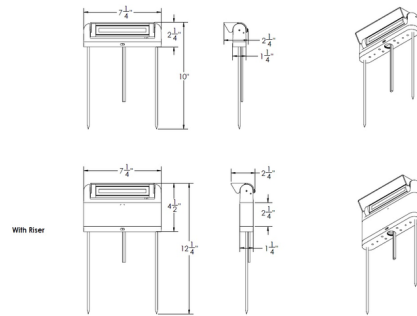

CLICK TO VIEW PRODUCT

Notes: