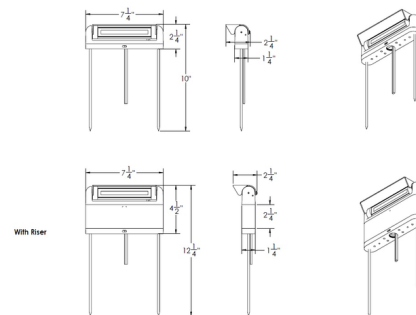

CLICK TO VIEW PRODUCT

Notes: