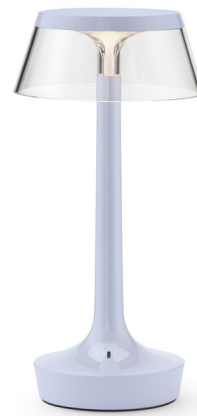

Approved On: _____ Approved By: _____

Bon Jour Unplugged Portable Table Lamp By FLOS

Description

Discover ultimate flexibility and minimalist elegance with the Flos Bon Jour Unplugged Portable Table Lamp. This battery-powered lighting solution reimagines the classic candlestick, offering a slender, sophisticated form that can effortlessly be carried from room to room, providing beautiful light precisely where it's needed. Its integrated LED light source offers remarkable versatility, allowing you to set the color temperature to your preferred warm ambiance: 2200K for a candle-like glow, 2700K for a cozy warmth, or 3000K for a soft, inviting light. An intuitive optical sensor on the lamp's base provides simple control over four dimmer settings (100%, 70%, 30%, and 3%), letting you fine-tune the luminosity with a touch. With a convenient built-in rechargeable battery that charges via a USB-C cable, the Bon Jour Unplugged provides up to 6 hours of captivating light, ensuring your space is always beautifully illuminated, without the constraints of cords.

Specifications

COLOR . . . . . N/A
BODY FINISH . . . . . Faded Blue
WATTAGE 3W
DIMMER . . . . . Included
DIMENSIONS . . . . . 4.33"W x 10.6"H
INTEGRATED LED MODULE . . . . . 1 x LED/3W/120V LED
COUNTRY OF ORIGIN . . . . . Italy

Technical Information

COLOR RENDERING . . . . . 80 CRI
LAMP COLOR . . . . . CCT Select
LUMENS/WATT 50.00
LUMINOUS FLUX . . . . . 150 lumens

Shown in faded blue