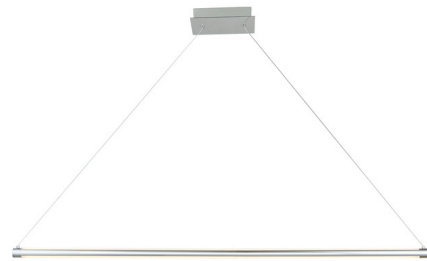

Description

Mix and Match for your perfect Linear Bar Pendant. This item is just the linear bar with Up-Down Illumination excluding the glass orbs. Choose from two different finishes and place as many glass orbs as desired in any orientation.

Specifications

COLOR N/A
BODY FINISH Chrome
WATTAGE 36.8W
DIMMER Low Voltage Electronic
DIMENSIONS 49.3"L x 9.8"W x 9.8"H
INTEGRATED LED MODULE 1 x LED/36.8W/120V LED

Technical Information

PRODUCT DIMENSIONS Max Overall Height: 120"
LAMP LIFE 50000 hours
COLOR RENDERING 90 CRI
LAMP COLOR 3000K
LUMENS/WATT 59.51
LUMINOUS FLUX 2190 lumens