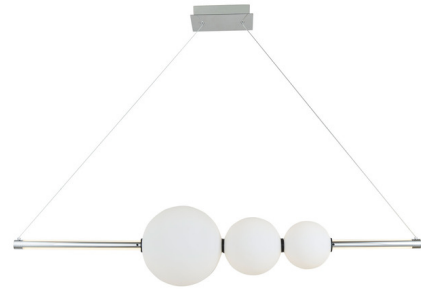

## Orb Linear Bar Pendant By Abra Lighting

### Description

Modern, fun, and with a whole new look, the Orb Linear Bar Pendant is the perfect compliment to any kitchen, dining room, or living area. This pendant features three glass orbs which can be mixed and matched to create the ultimate statement piece.

Shown in chrome / opal

### Specifications

COLOR . . . . . Opal  
BODY FINISH . . . . . Chrome  
WATTAGE . . . . . 36.8W  
DIMMER . . . . . Low Voltage Electronic  
DIMENSIONS . . . . . 49.3"L x 9.8"W x 9.8"H  
INTEGRATED LED MODULE . . . . . 1 x LED/36.8W/120V LED