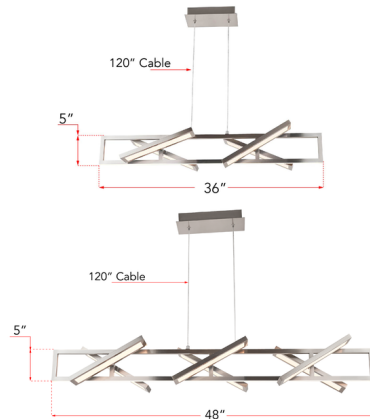

Shown in matte black / white

CLICK TO VIEW PRODUCT

Notes: