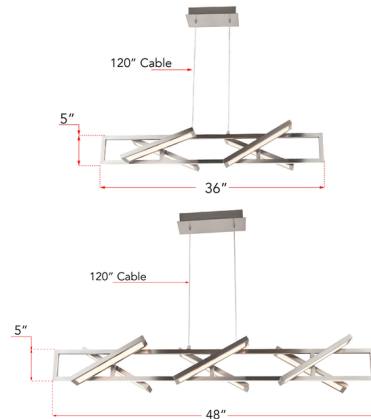

Shown in matte black / white

CLICK TO VIEW PRODUCT

Notes: