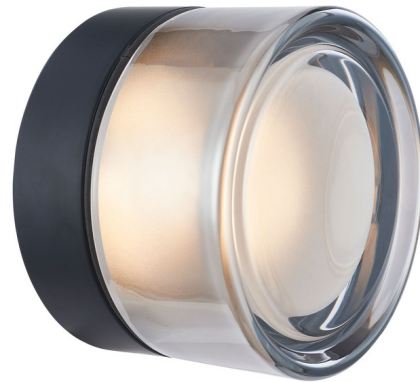

Lightology

lightology.com
866-954-4489
04-22-26

Project: _____

Company: _____

Location: _____ Fixture Type: _____

SPEC #: **ABR1428528**

Approved On: _____ Approved By: _____

Elf Indented Wall Ceiling Light By Abra Lighting

Description

The Elf Indented Wall Ceiling Light features a heavy crystal glass that is internally sandblasted creating a crystal clear effect without the harsh glare. Driver is included on board so no drivers required and dimmable with most dimmers.

Specifications

COLOR . . . . . Frosted
BODY FINISH . . . . . Matte Black
WATTAGE 10W
DIMMER . . . . . Low Voltage Electronic
DIMENSIONS . . . . . 5"W x 3.35"H
INTEGRATED LED MODULE . . . . . 1 x LED/10W/120V LED

Technical Information

LAMP LIFE . . . . . 50000 hours
COLOR RENDERING . . . . . 90 CRI
LAMP COLOR 3000K
LUMENS/WATT 59.50
LUMINOUS FLUX . . . . . 595 lumens

Shown in matte black / frosted

CLICK TO VIEW PRODUCT

Notes: