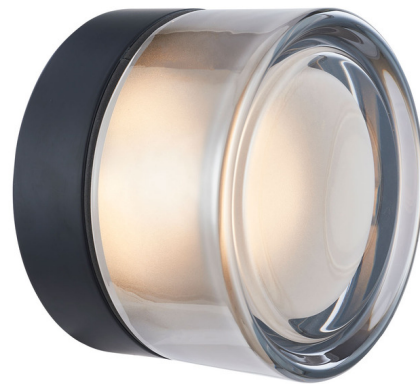

Lightology

lightology.com
866-954-4489
07-02-26

Project: _____

Company: _____

Location: _____ Fixture Type: _____

SPEC #: **ABR1428528**

Approved On: _____ Approved By: _____

Elf Indented Wall Ceiling Light By Abra Lighting

Description

The Elf Indented Wall Ceiling Light features a heavy smoked crystal glass that is internally sandblasted creating a crystal clear effect without the harsh glare. Driver is included on board so no drivers required and dimmable with most dimmers.

Specifications

COLOR Smoke
BODY FINISH Matte Black
WATTAGE 10W
DIMMER Low Voltage Electronic
DIMENSIONS 5"W x 3.35"H
INTEGRATED LED MODULE 1 x LED/10W/120V LED

Technical Information

LAMP LIFE 50000 hours
COLOR RENDERING 90 CRI
LAMP COLOR 3000K
LUMENS/WATT 59.50
LUMINOUS FLUX 595 lumens

Shown in matte black / smoke

CLICK TO VIEW PRODUCT

Notes: