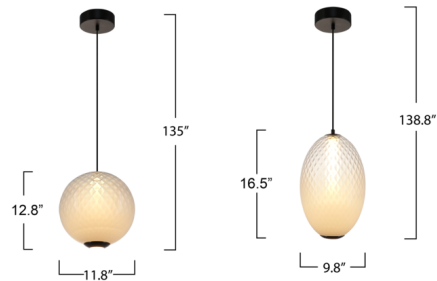

CLICK TO VIEW PRODUCT

Notes: