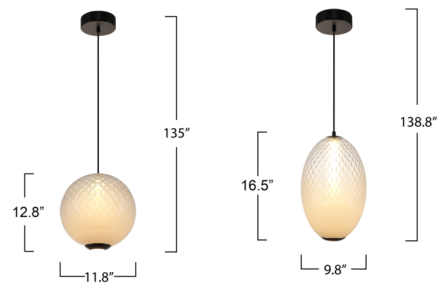

CLICK TO VIEW PRODUCT

Notes: