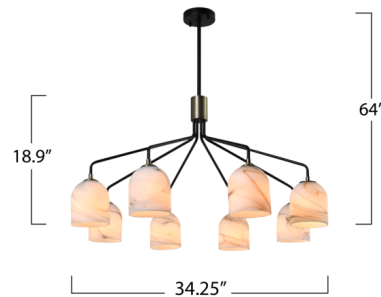

Description

The Crema Round Chandelier by Steven Sabados of S&C radiates understated sophistication with its alabaster-style swirl glass, casting a warm, inviting glow. Its sleek black frame is beautifully complemented by brushed brass accents, creating a perfect harmony of modern sophistication and classic charm. Rods included for easy height adjustment to suit different height requirements.

Shown in black / brushed brass / alabaster

Specifications

COLOR Alabaster
BODY FINISH Black / Brushed Brass
WATTAGE 72W
DIMMER Standard 120V
DIMENSIONS 34.25"W x 18.9"H
BULB NOT INCLUDED 8 x A19/Medium (E26)/9W/120V LED
COUNTRY OF ORIGIN China

Technical Information

PRODUCT DIMENSIONS Downrods Included: (1) 6" and (3) 12" Stems

CLICK TO VIEW PRODUCT

Notes: