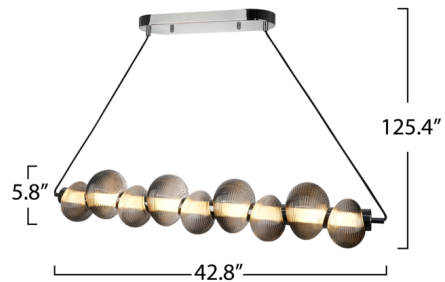

By Artcraft

Description

The Ariel Island Light is a striking fusion of contemporary design and refined sophistication. Its ribbed smoke ombre reflective glass encases a radiant LED white tube, creating a captivating interplay of light and shadow. Complemented by sleek chrome accents and a black-plated frame, this height-adjustable design adds a touch of elegance and adaptability to any setting.

Specifications

COLOR Smoke
BODY FINISH Black Chrome
WATTAGE 32W
DIMMER Standard 120V
DIMENSIONS 42.8"L x 5.8"W x 5.8"H
INTEGRATED LED MODULE 1 x LED/32W/120V LED
COUNTRY OF ORIGIN China

Technical Information

COLOR RENDERING 80 CRI
LAMP COLOR 3000K
LUMENS/WATT 115.00
LUMINOUS FLUX 3680 lumens

Shown in black chrome / smoke

CLICK TO VIEW PRODUCT

Notes: