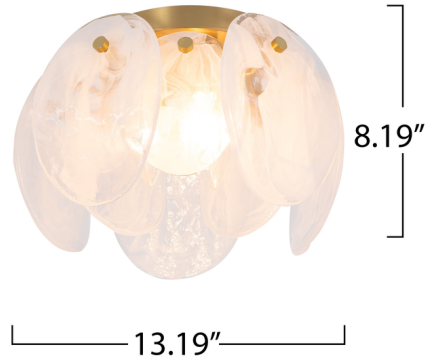

Description

The Lily Semi Flush Ceiling Light exudes a delicate charm, captivating with its Murano-style glasswork in a wispy white finish. Each circular panel dances with subtle elegance, reflecting light in a manner that feels both luxurious and inviting. Complemented by a brushed brass frame, the design radiates a poetic blend of elegance and allure. This fixture casts a spell of enchantment, illuminating your space with a touch of dreamy opulence.

Specifications

COLOR	N/A
BODY FINISH	Brushed Brass
WATTAGE	27W
DIMMER	Standard 120V
DIMENSIONS	13.19"W x 8.19"H
BULB NOT INCLUDED	3 x B10/Candelabra (E12)/9W/120V LED
COUNTRY OF ORIGIN	China

Shown in brushed brass