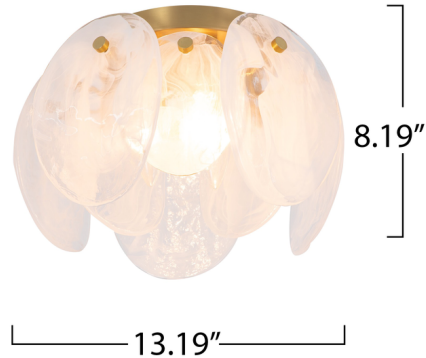

Lightology

lightology.com
866-954-4489
05-17-26

Project: _____

Company: _____

Location: _____ Fixture Type: _____

SPEC #: **ARC1428600**

Approved On: _____ Approved By: _____

Lily Semi Flush Ceiling Light By Artcraft

Description

The Lily Semi Flush Ceiling Light exudes a delicate charm, captivating with its Murano-style glasswork in a wispy white finish. Each circular panel dances with subtle elegance, reflecting light in a manner that feels both luxurious and inviting. Complemented by a brushed brass frame, the design radiates a poetic blend of elegance and allure. This fixture casts a spell of enchantment, illuminating your space with a touch of dreamy opulence.

Shown in brushed brass

Specifications

COLOR	N/A
BODY FINISH	Brushed Brass
WATTAGE	27W
DIMMER	Standard 120V
DIMENSIONS	13.19"W x 8.19"H
BULB NOT INCLUDED	3 x B10/Candelabra (E12)/9W/120V LED
COUNTRY OF ORIGIN	China