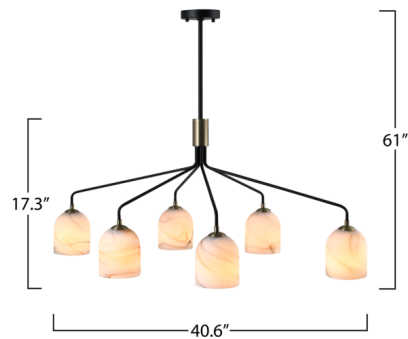

Description

The Crema Chandelier by Steven Sabados of S&C radiates understated sophistication with its alabaster-style swirl glass, casting a warm, inviting glow. Its sleek black frame is beautifully complemented by brushed brass accents, creating a perfect harmony of modern sophistication and classic charm. Rods included for easy height adjustment to suit different height requirements.

Shown in black / brushed brass / alabaster

Specifications

COLOR Alabaster
BODY FINISH Black / Brushed Brass
WATTAGE 54W
DIMMER Standard 120V
DIMENSIONS 40.6"W x 17.32"H x 23.6"D
BULB NOT INCLUDED 6 x A19/Medium (E26)/9W/120V LED
COUNTRY OF ORIGIN China

Technical Information

PRODUCT DIMENSIONS Downrods Included: (1) 6" and (3) 12" Stems

CLICK TO VIEW PRODUCT

Notes: