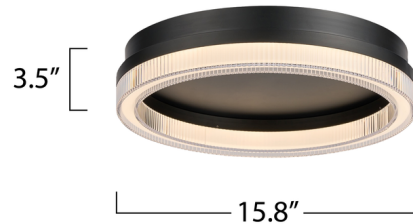

### Description

Elevate your space with the modern elegance of the Ari Color-Select Ceiling Light. Its sleek black frame and ribbed clear bottom lens create a soft, mesmerizing glow. This model has a three way color switch to choose the color temperature of your preference (3000K, 4000K, 5000K).

### Specifications

COLOR	N/A
BODY FINISH	Black
WATTAGE	24W
DIMMER	Standard 120V
DIMENSIONS	15.8"W x 3.54"H
INTEGRATED LED MODULE	1 x LED/24W/120V LED
COUNTRY OF ORIGIN	China

### Technical Information

COLOR RENDERING	80 CRI
LAMP COLOR	CCT Select
LUMENS/WATT	110.00
LUMINOUS FLUX	2640 lumens

Shown in black

CLICK TO VIEW PRODUCT

Notes: