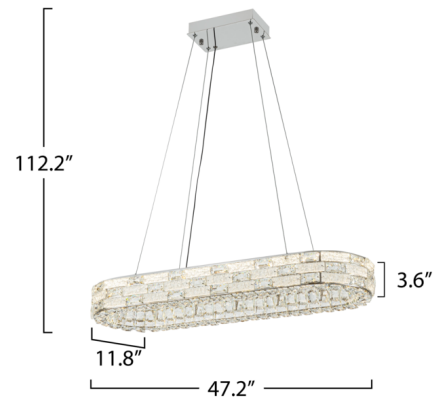

Shown in polished nickel

CLICK TO VIEW PRODUCT

Notes: