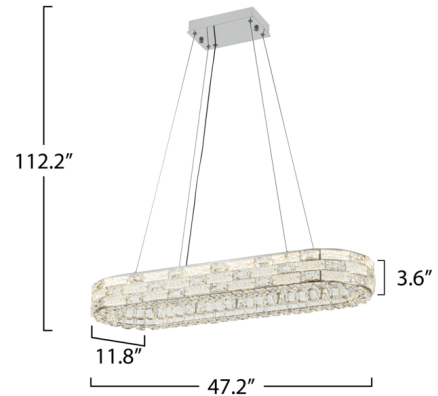

Shown in polished nickel

CLICK TO VIEW PRODUCT

Notes: