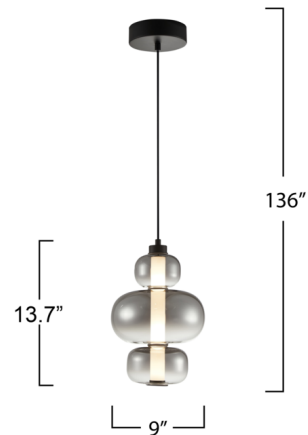

Shown in black / smoke

CLICK TO VIEW PRODUCT

Notes: