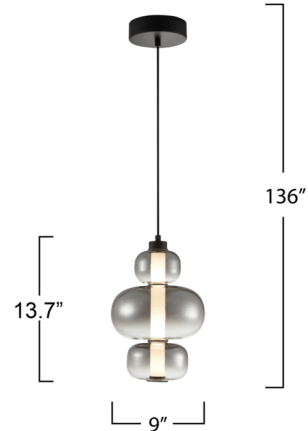

Shown in black / smoke

CLICK TO VIEW PRODUCT

Notes: