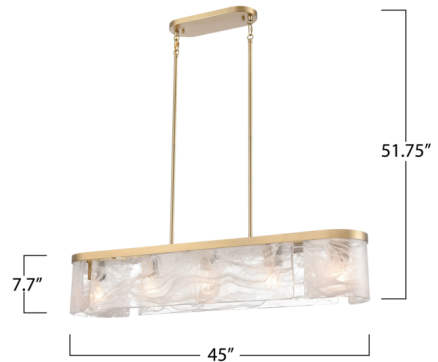

## Skye Island Light By Artcraft

### Description

The Skye Island Light exudes timeless elegance, blending a brushed brass frame with the ethereal beauty of wispy white Murano-style glass panels. Its silhouette radiates sophistication, creating a soft, ambient glow perfect for intimate spaces. The craftsmanship of the Skye collection by designer Kevin Kraemer is evident in the graceful harmony between its materials and design. This piece serves as both a functional light source and a work of art, elevating any room with its luxurious charm. Comes with extra rods to be hung at the perfect height.

Shown in brushed brass / wispy white

### Specifications

COLOR . . . . . Wispy White  
BODY FINISH . . . . . Brushed Brass  
WATTAGE . . . . . 54W  
DIMMER . . . . . Standard 120V  
DIMENSIONS . . . . . 45"L x 7"W x 7.7"H  
BULB NOT INCLUDED . . . . . 6 x A19/Medium (E26)/9W/120V LED  
COUNTRY OF ORIGIN . . . . . China