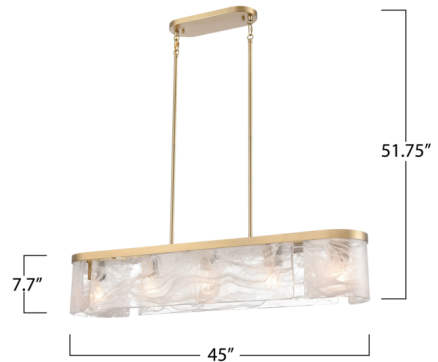

Lightology

lightology.com
866-954-4489
04-22-26

Project: _____

Company: _____

Location: _____ Fixture Type: _____

SPEC #: **ARC1428625**

Approved On: _____ Approved By: _____

Skye Island Light By Artcraft

Description

The Skye Island Light exudes timeless elegance, blending a brushed brass frame with the ethereal beauty of wispy white Murano-style glass panels. Its silhouette radiates sophistication, creating a soft, ambient glow perfect for intimate spaces. The craftsmanship of the Skye collection by designer Kevin Kraemer is evident in the graceful harmony between its materials and design. This piece serves as both a functional light source and a work of art, elevating any room with its luxurious charm. Comes with extra rods to be hung at the perfect height.

Shown in brushed brass / wispy white

Specifications

COLOR Wispy White
BODY FINISH Brushed Brass
WATTAGE 54W
DIMMER Standard 120V
DIMENSIONS 45"L x 7"W x 7.7"H
BULB NOT INCLUDED 6 x A19/Medium (E26)/9W/120V LED
COUNTRY OF ORIGIN China

Technical Information

PRODUCT DIMENSIONS Downrods Included: (2) 6" and (6) 12" Stems

CLICK TO VIEW PRODUCT

Notes: